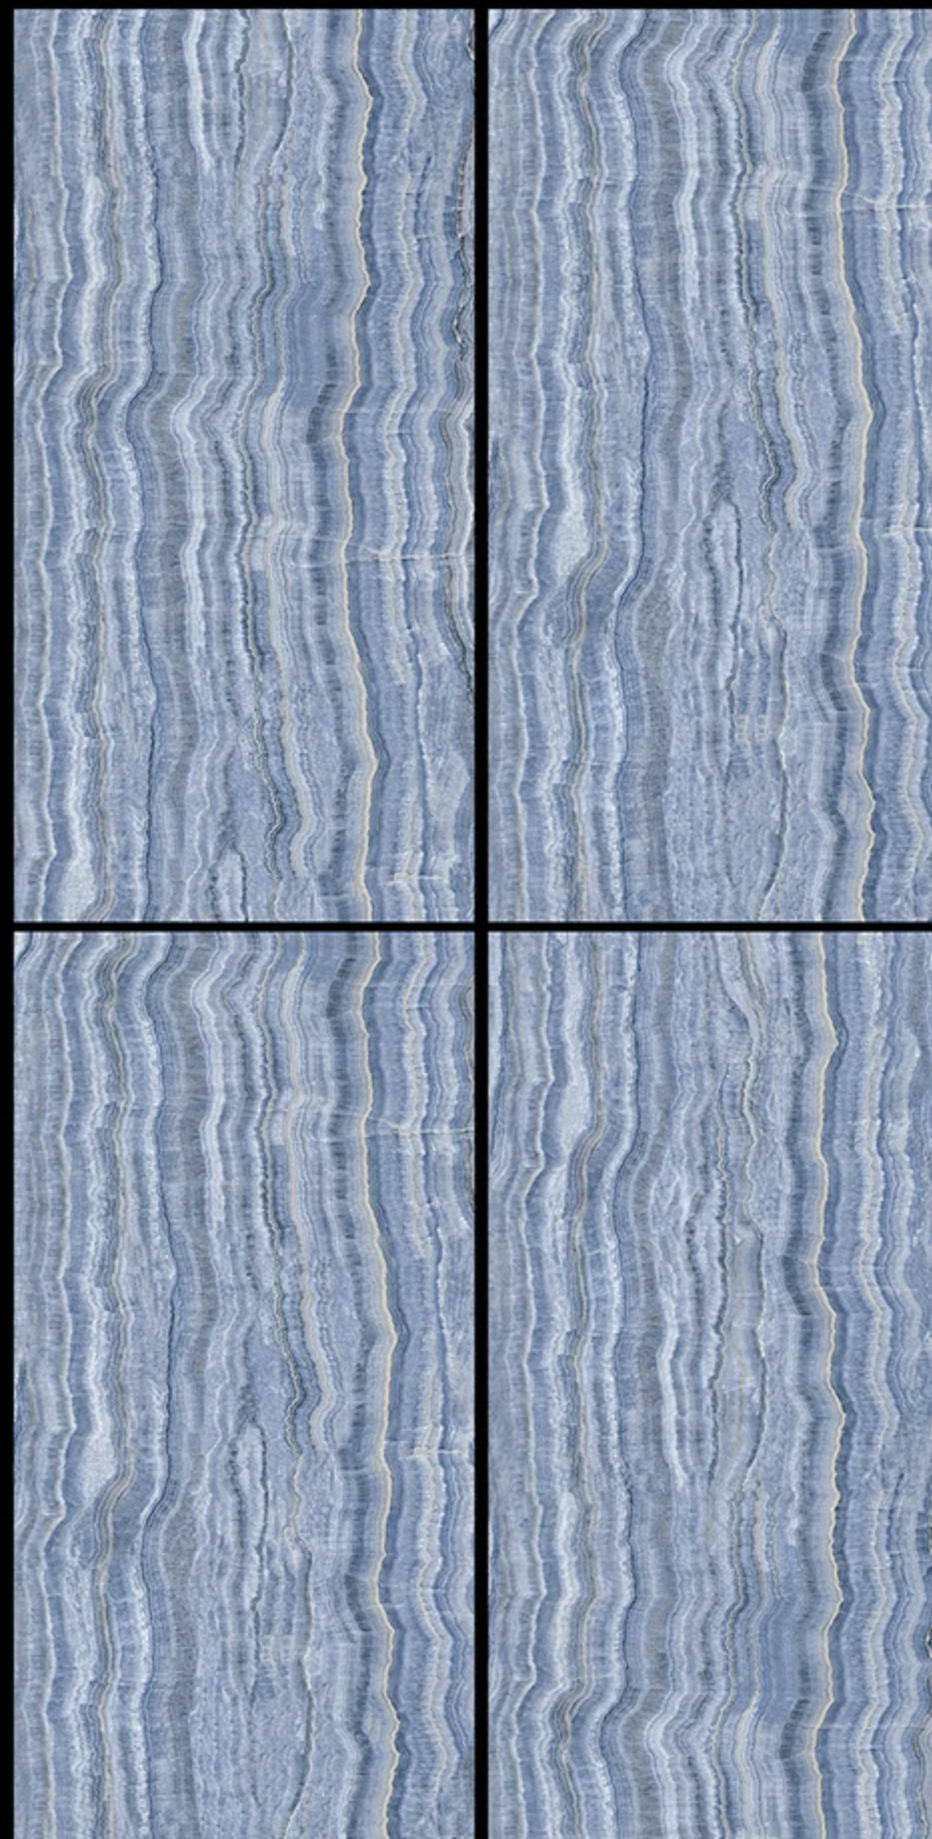

600X1200MM

#POLISHED

OSCAR

RANDOM
EFFECTS