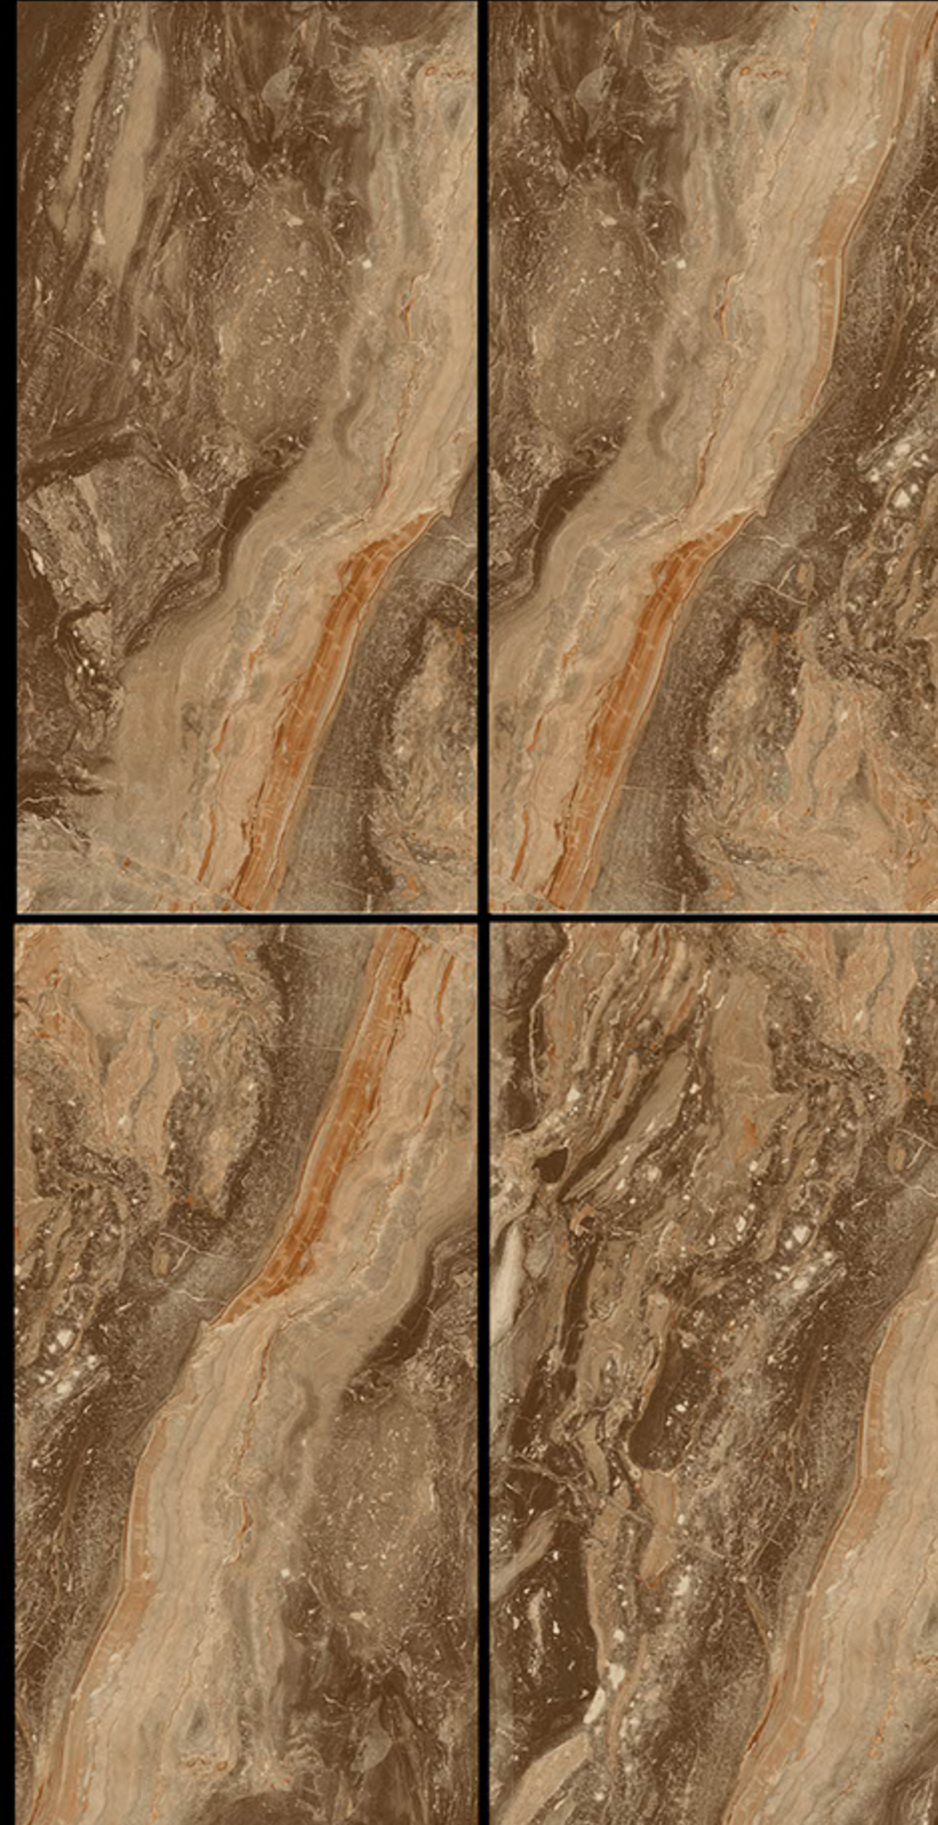

POLISHED/MATT

CRUSO MARBLE 6

RANDOM
EFFECTS