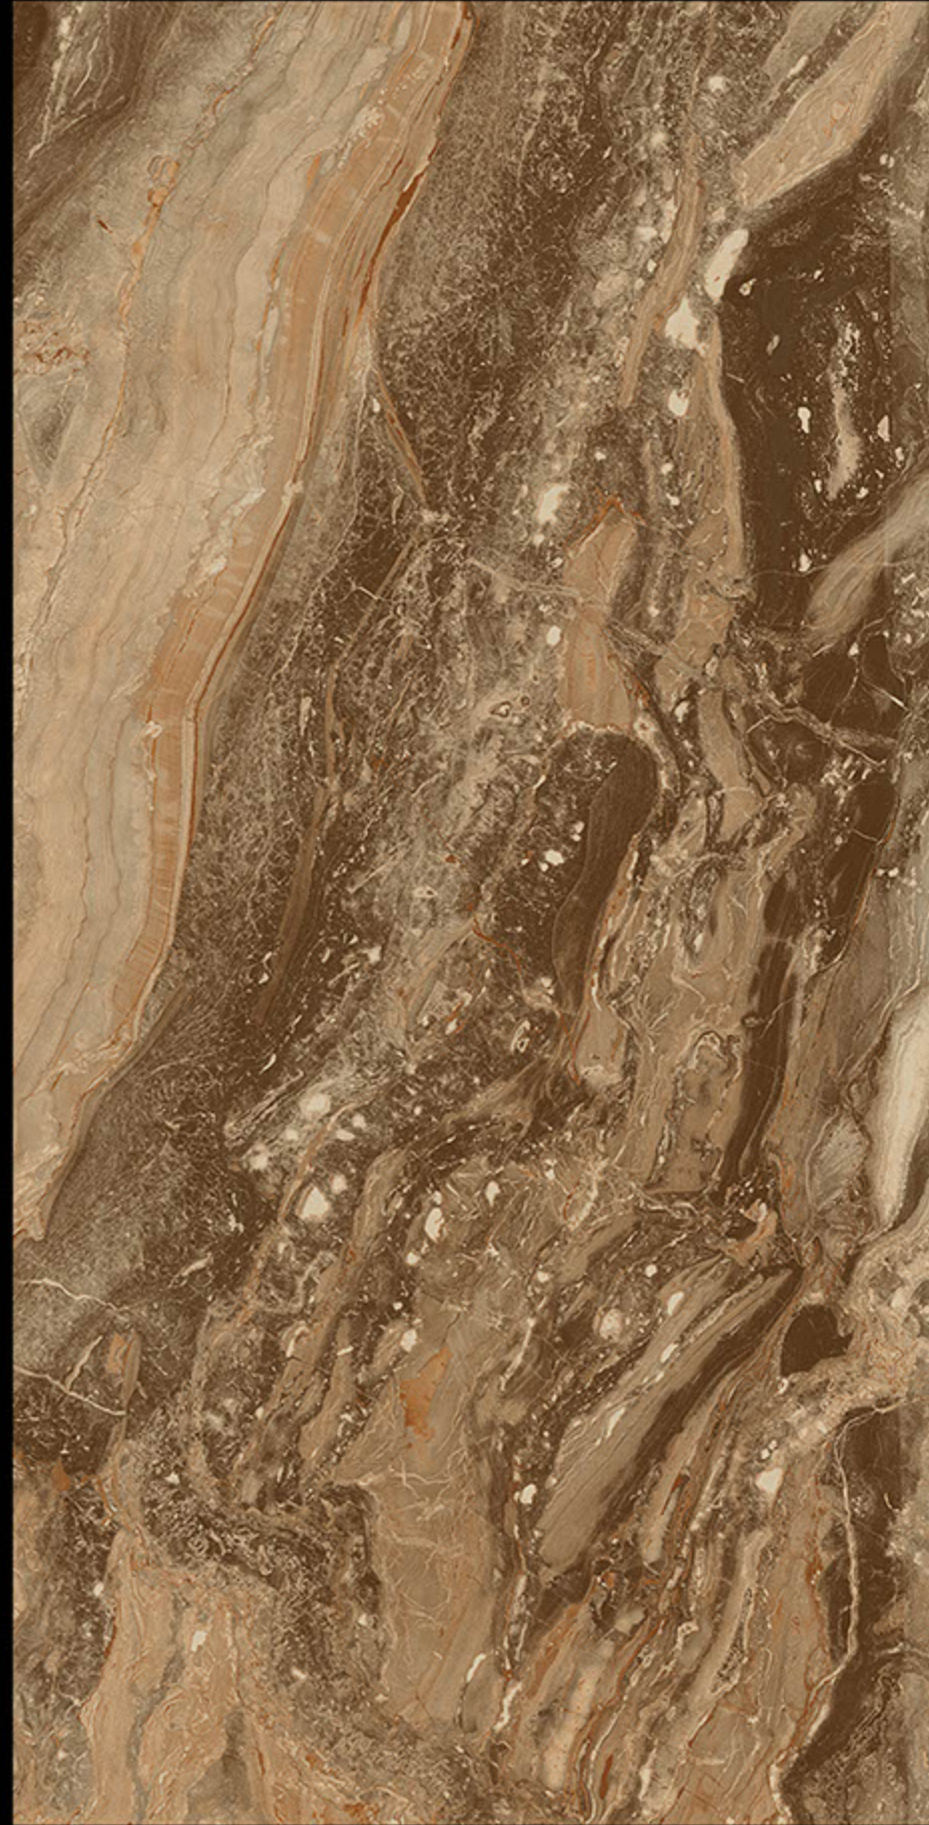

POLISHED/MATT

CRUSO MARBLE 6

RANDOM
EFFECTS