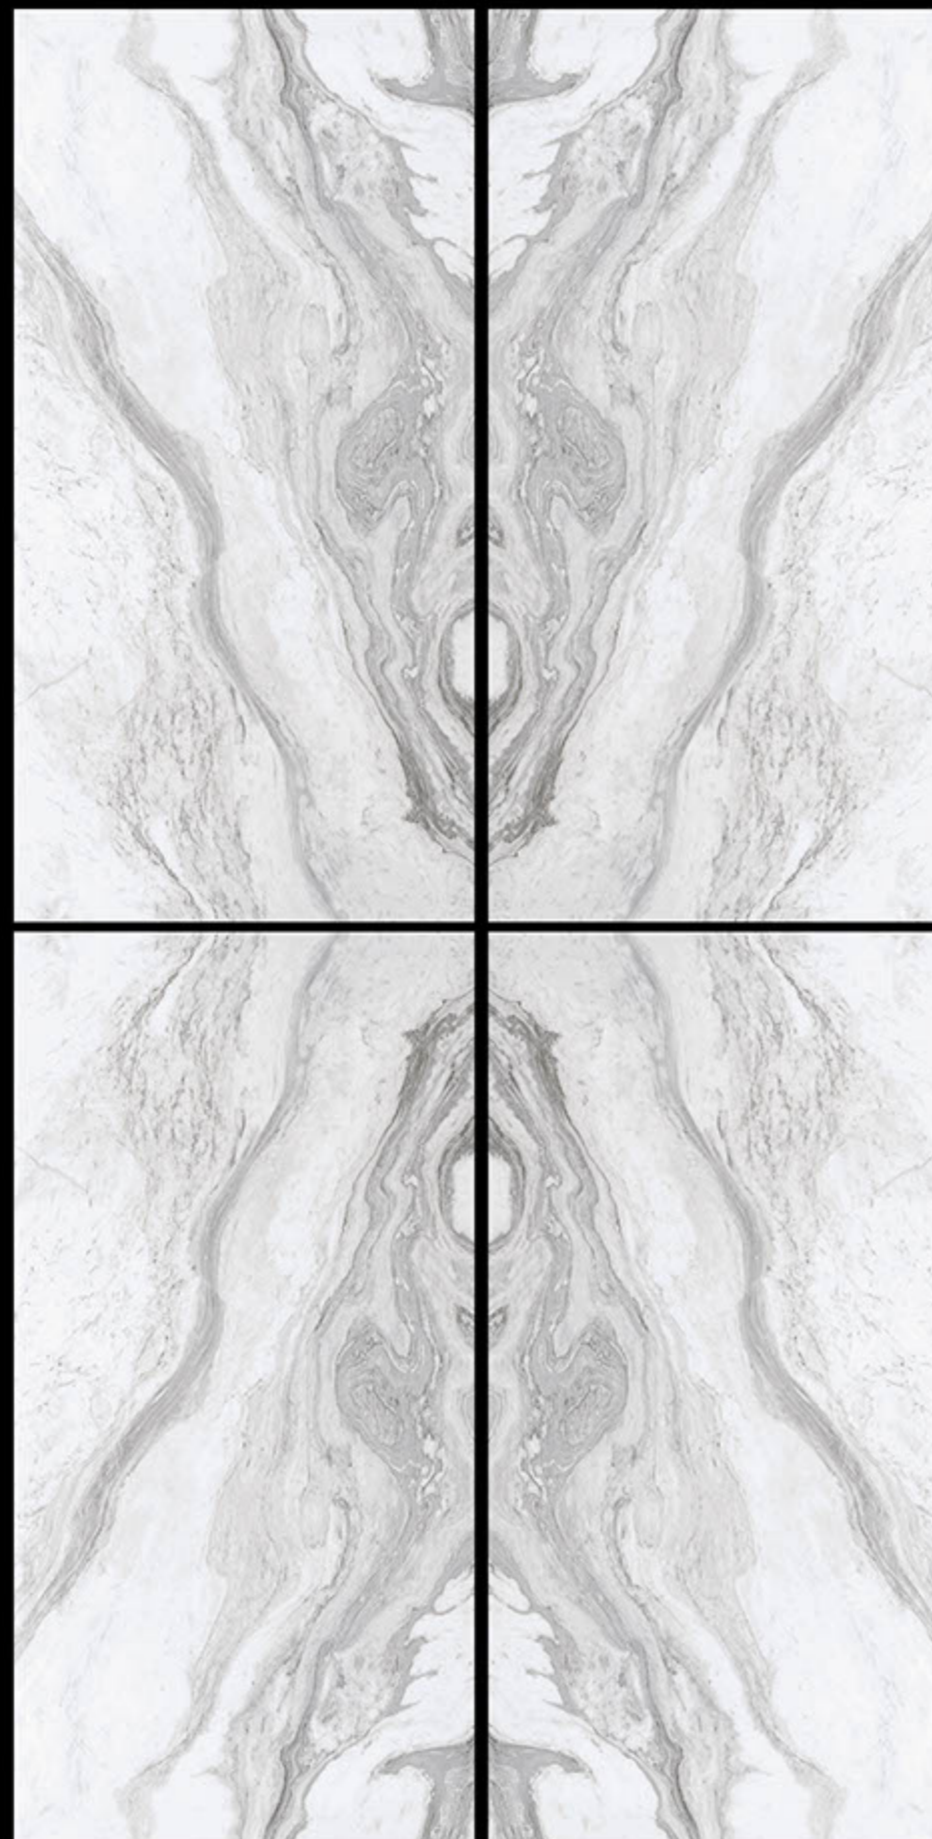

POLISHED/MATT

ANTIQUE ICE

RANDOM
EFFECTS

600X1200MM

#POLISHED

BIANCO METEORA-BM-A-B

RANDOM
EFFECTS

600X1200MM