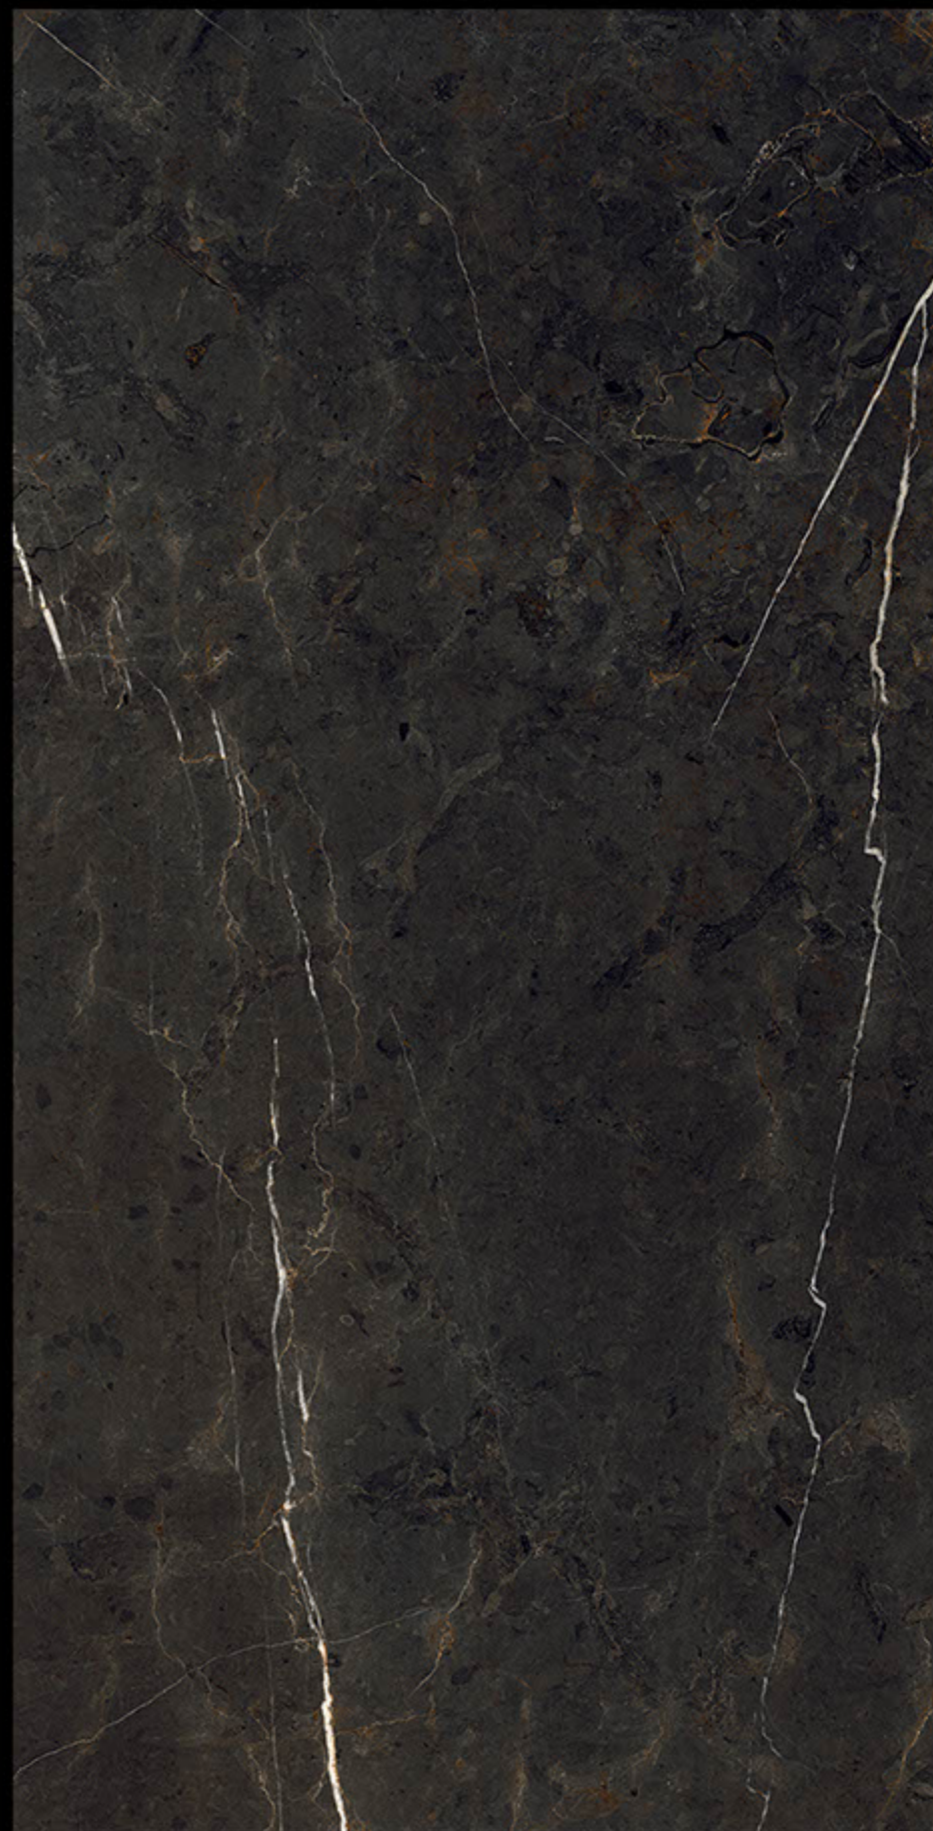

RANDOM
EFFECTS

POLISHED/MATT

EMMA BEIGE

RANDOM
EFFECTS

600X1200MM

#HIGH GLOSSY

ei-24772

RANDOM EFFECTS