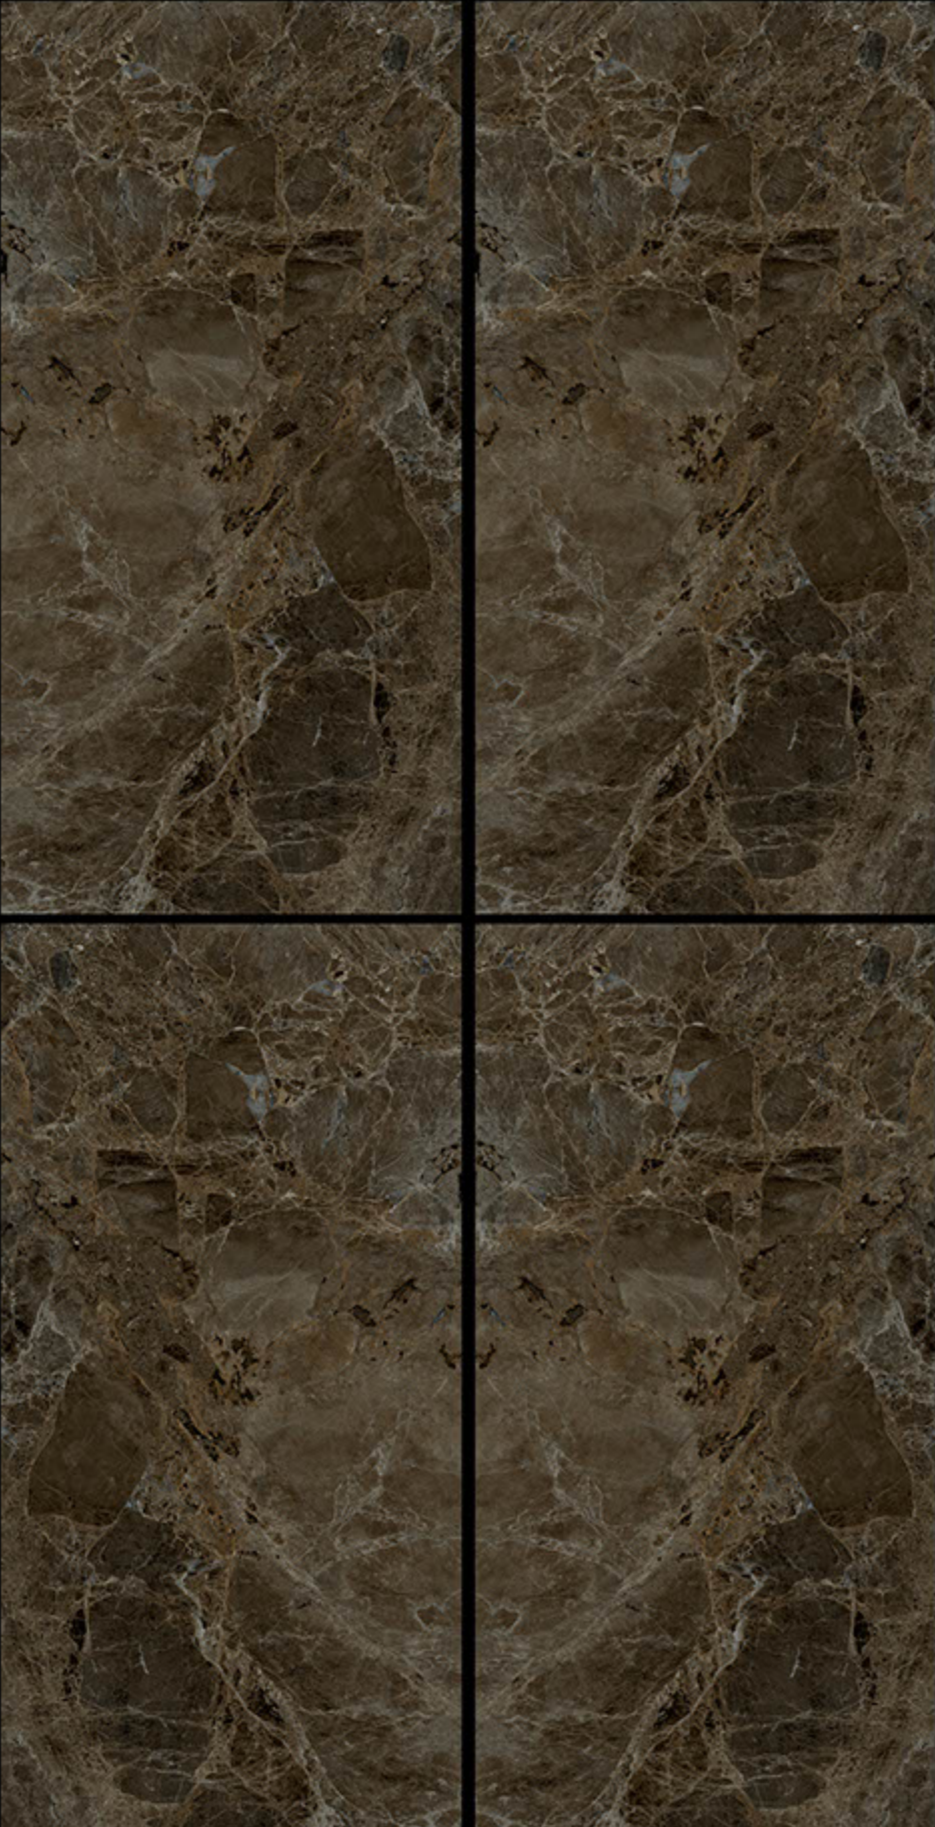

RANDOM EFFECTS