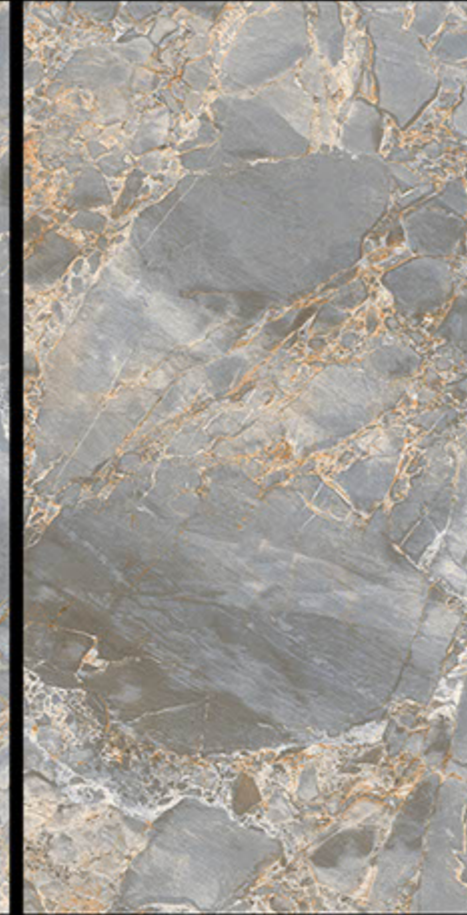

600X1200MM

#POLISHED

OPERA BLUE

RANDOM
EFFECTS

POLISHED/MATT

Palermo Grey

RANDOM
EFFECTS

POLISHED/MATT