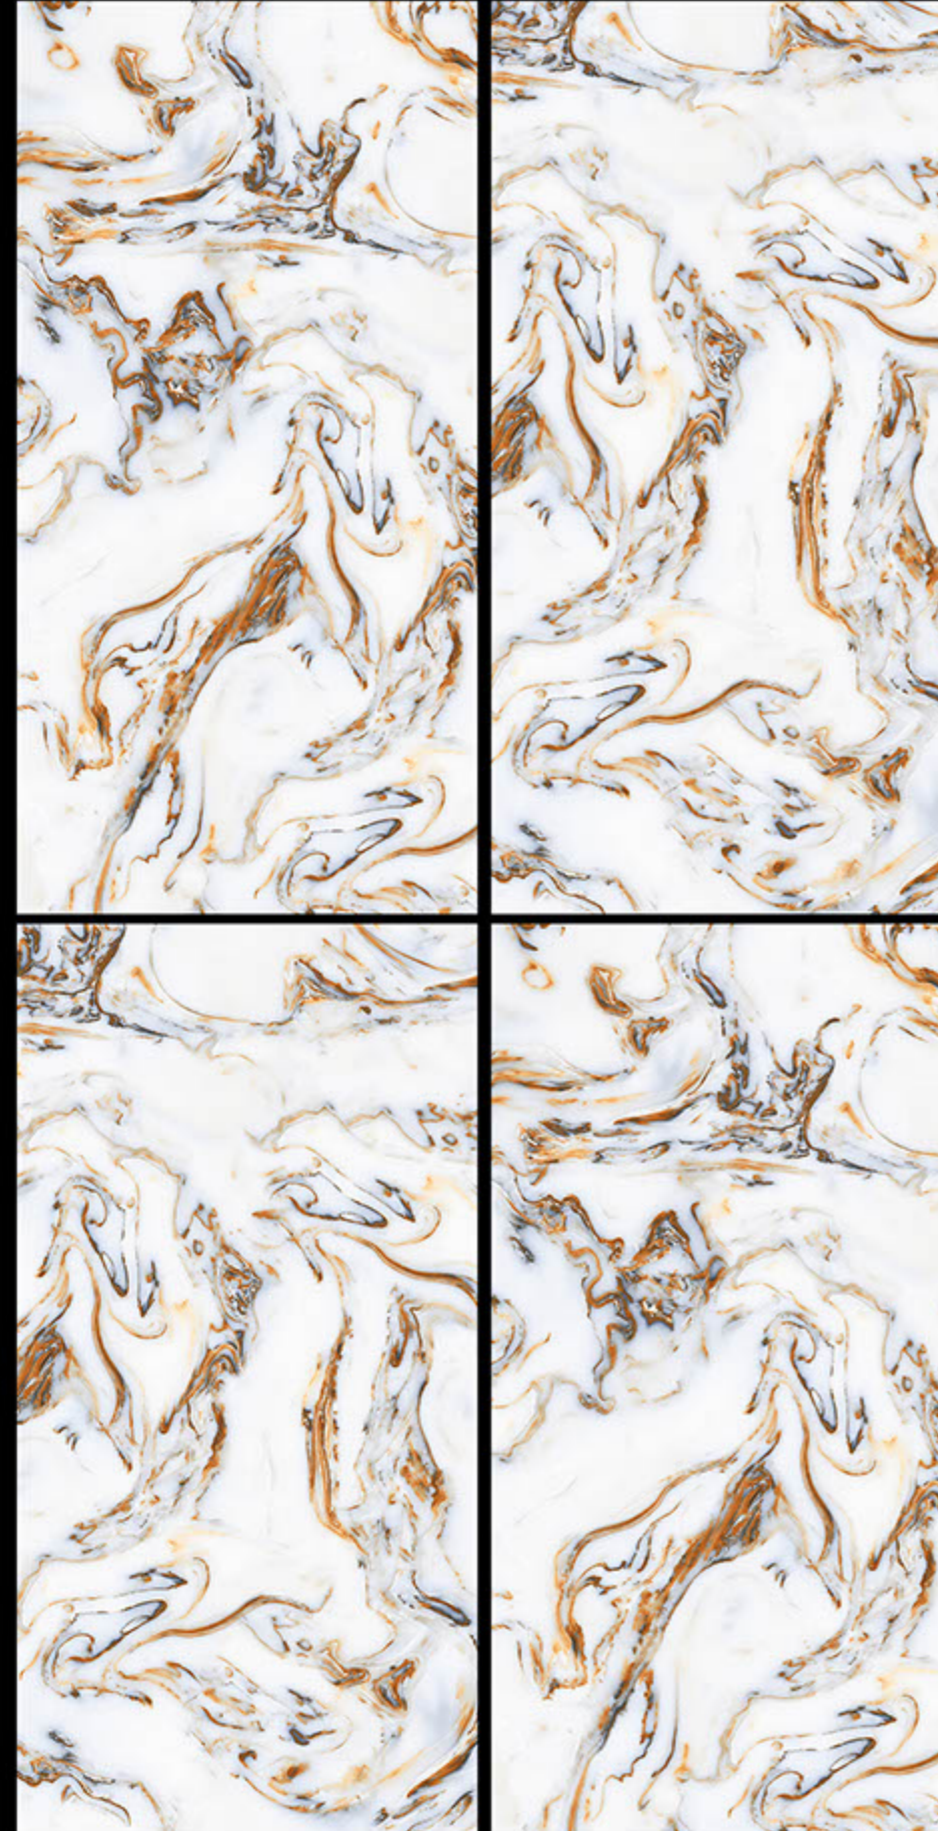

Venezia

RANDOM
EFFECTS

POLISHED/MATT

VOLAKAS

RANDOM ●●
EFFECTS ●●

600X1200MM

#POLISHED

Zura white