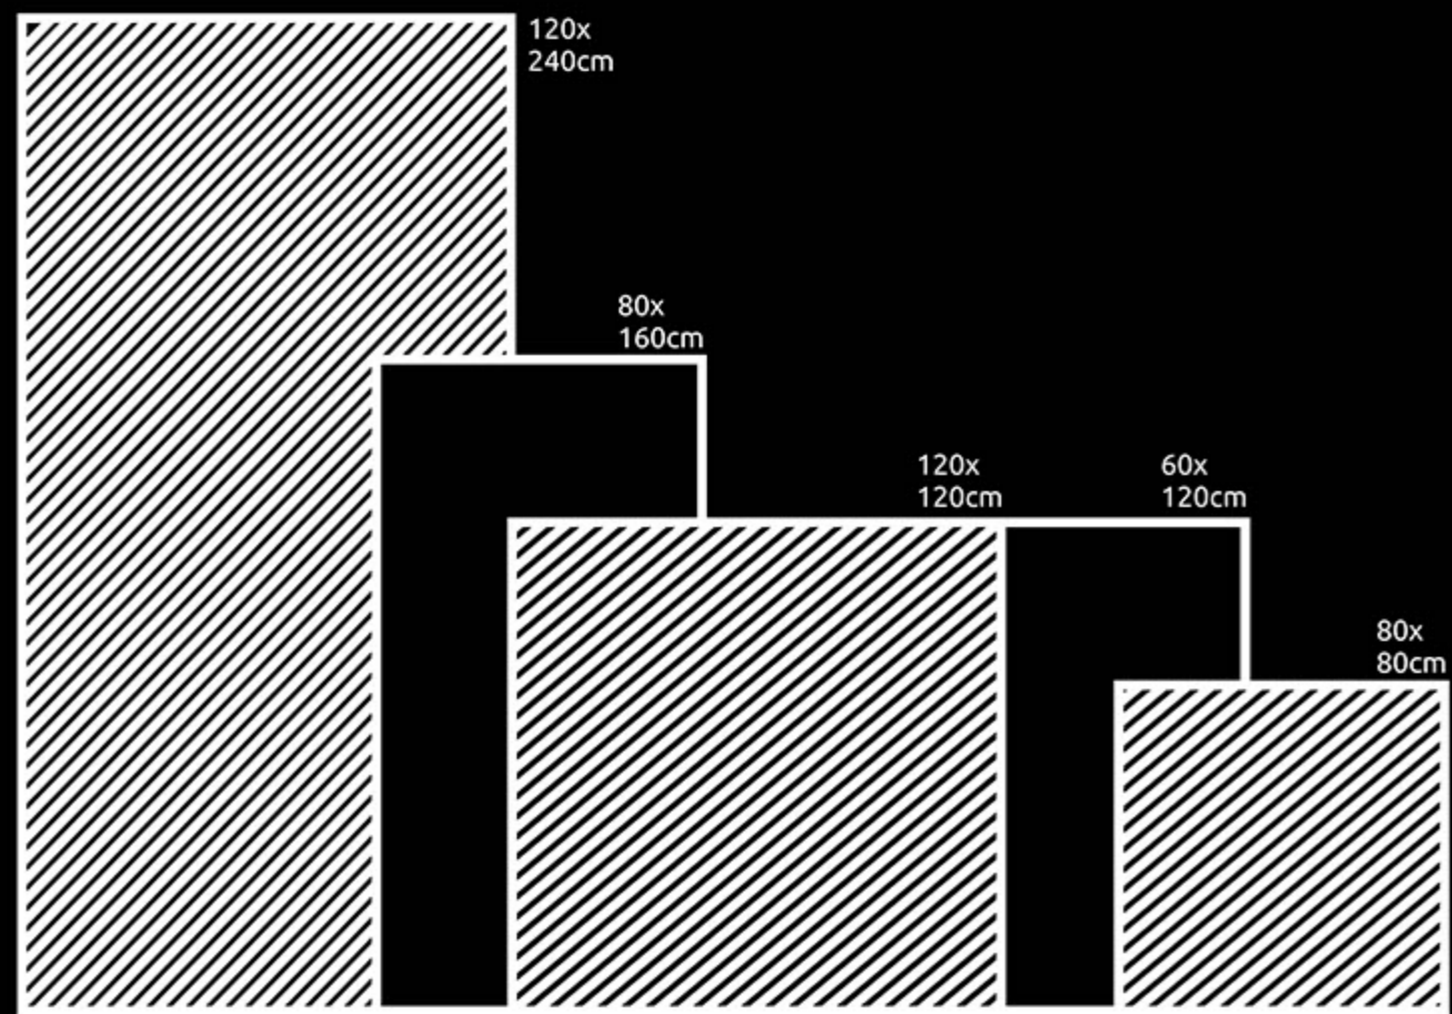

APPLICATION