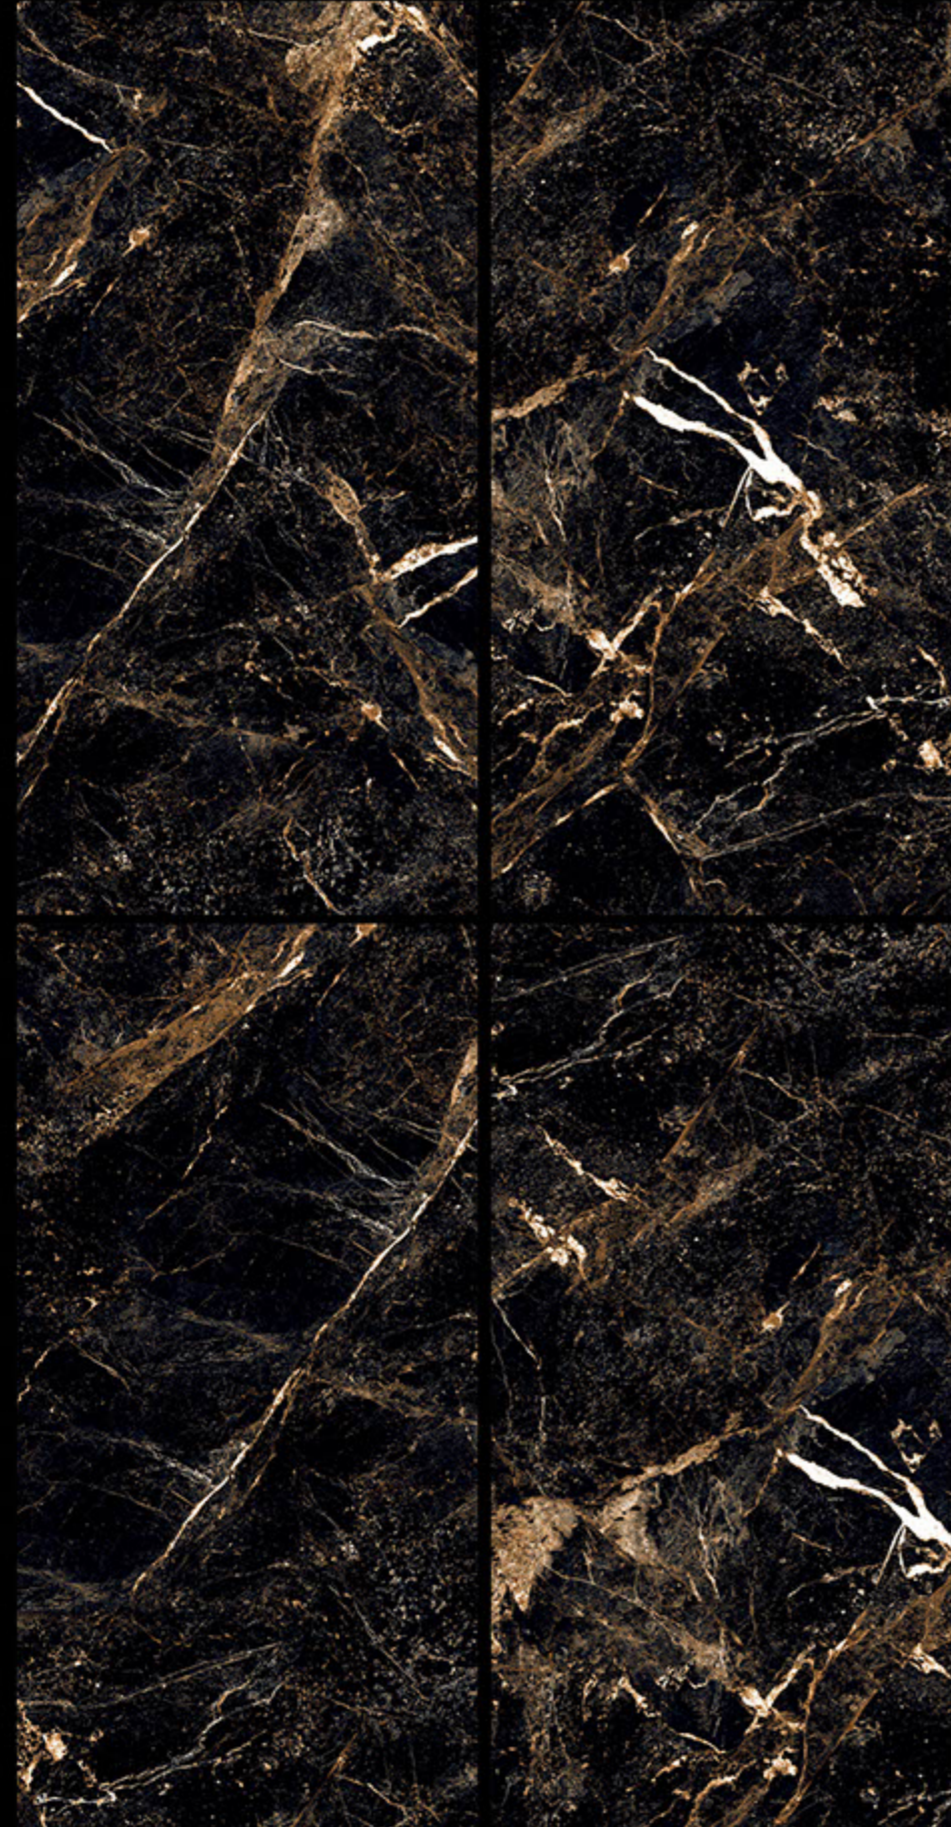

600X1200MM

#HIGH GLOSSY

SOLAR 3782

RANDOM
EFFECTS