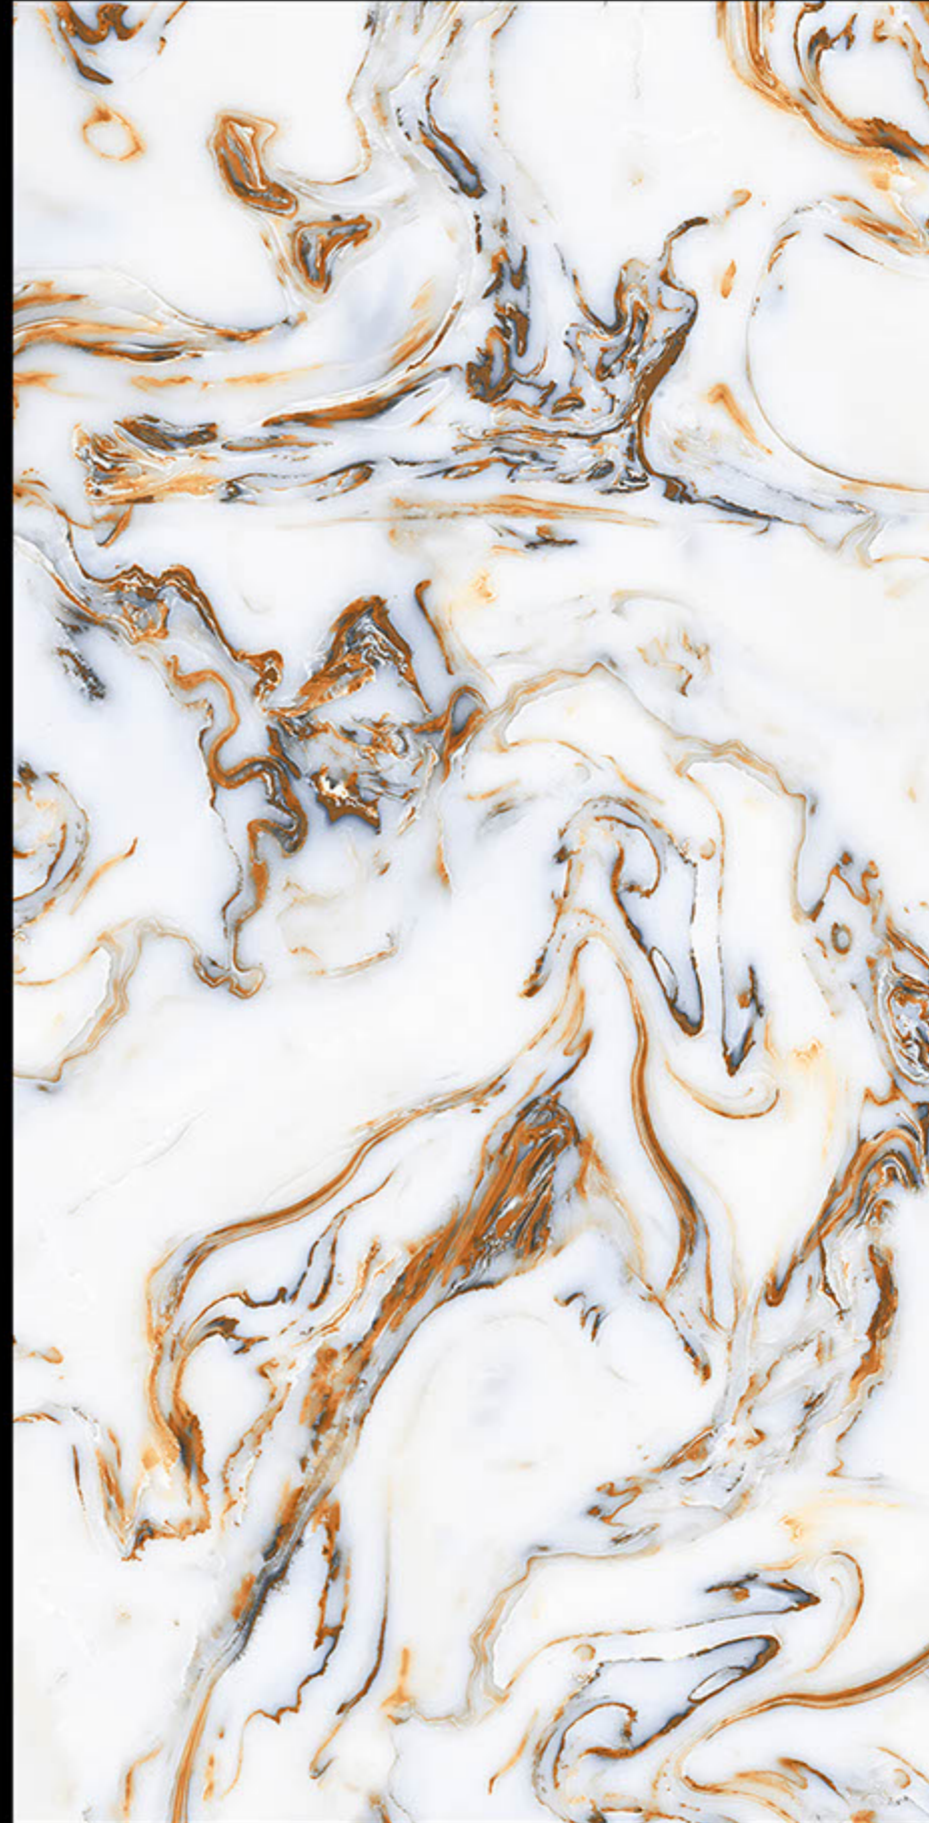

Venezia

RANDOM
EFFECTS

POLISHED/MATT

VOLAKAS

RANDOM ●●
EFFECTS ●●

600X1200MM

#POLISHED

Zura white