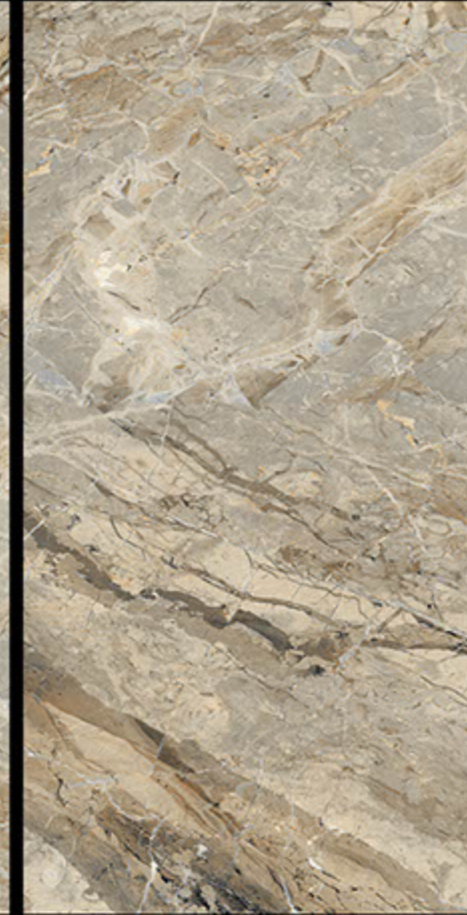

600X1200MM

#POLISHED

Design 0002 G2

RANDOM
EFFECTS