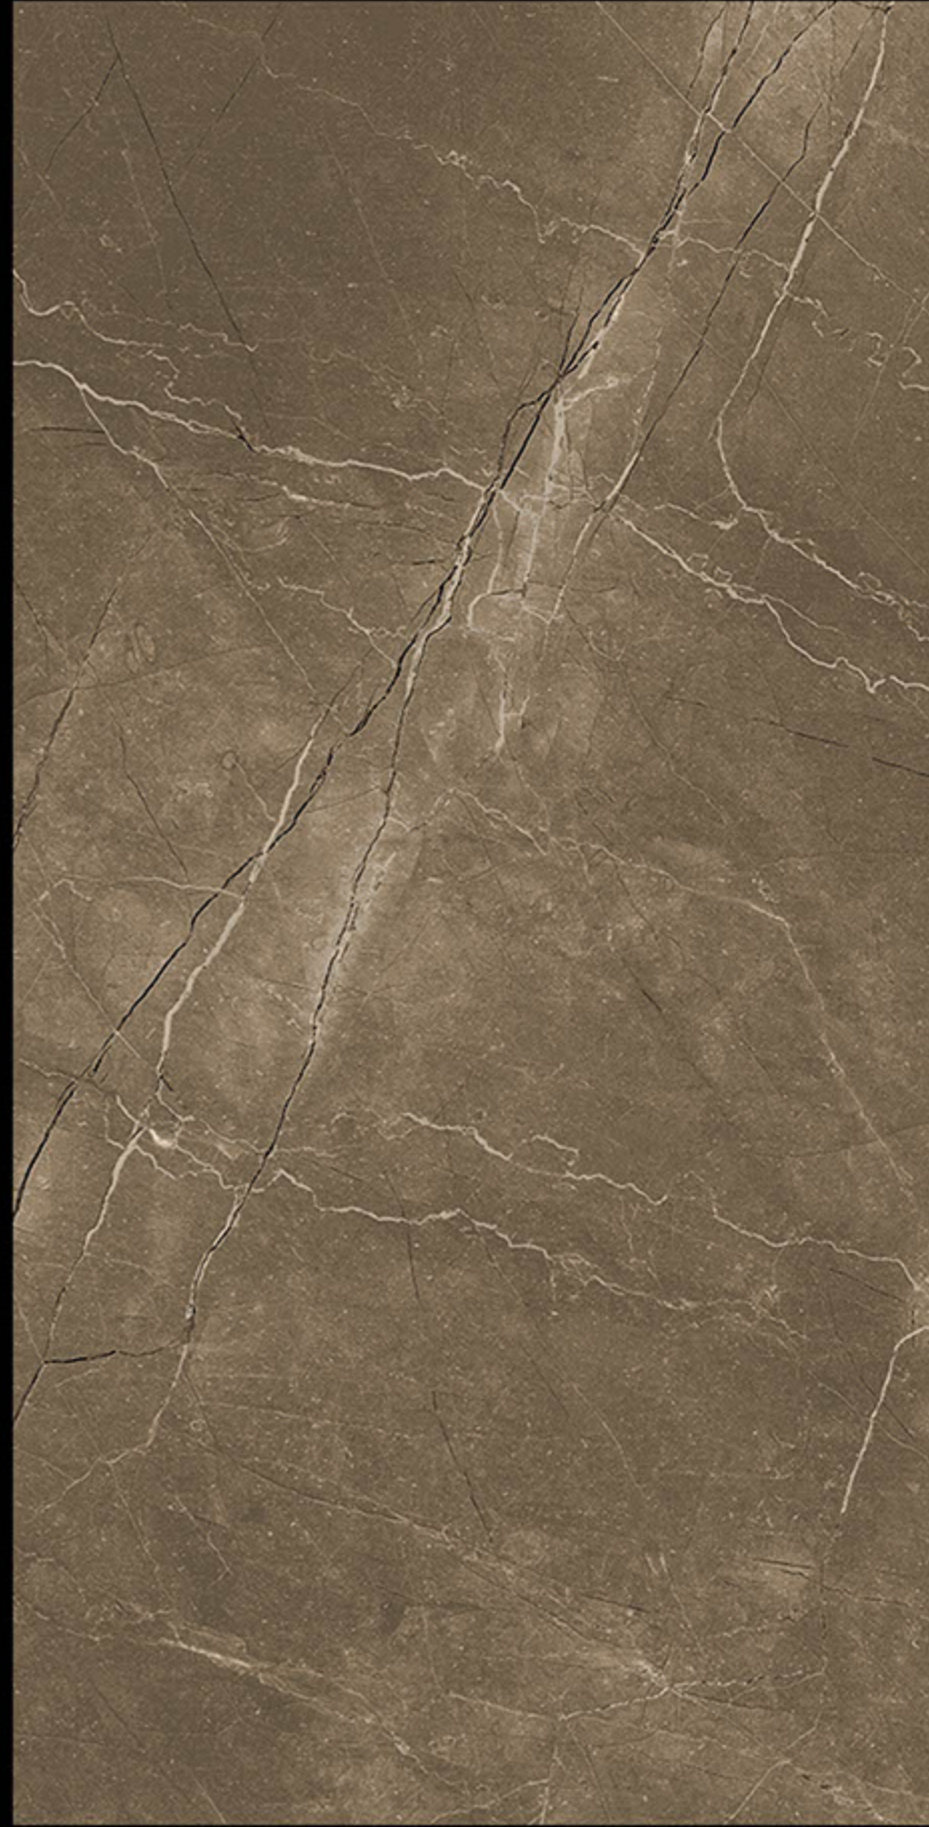

ARMANI SHOMBRA